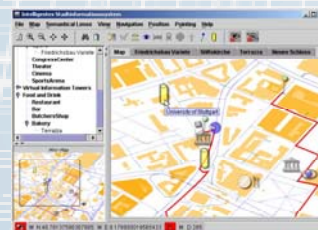

### Overview

ISIS:

A City Guide for Stuttgart

- Builds on Nexus Platform
- Target Devices:
  - Laptop/Tablet PC
  - PDA (iPAQ)
- Implemented in Pure Java
- Developed by Study Project (6 Students)

### Maps

- Generated by Nexus Map Service
  - Streets
  - Buildings
  - Points of Interest (Restaurants, Sights, ...)
  - Virtual Information Towers
- Formats
  - Laptop: Vector Graphics (SVG)
  - PDA: Bitmap