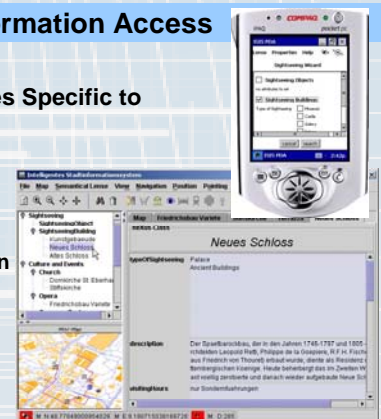

Information Access

- Predefined Queries Specific to City Guide
  - Food & Drink
  - Culture & Events
  - Sights
  - Accommodation
  - Traffic Information
  - etc.
- Arbitrary Expert Queries
- Pointing with Electr. Compass