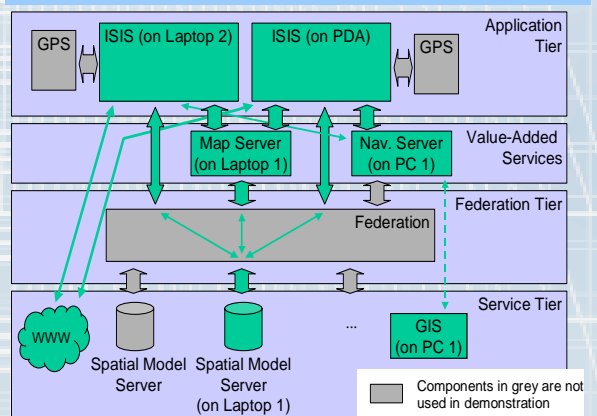

### Overview

ISIS:

A City Guide for Stuttgart

- Builds on Nexus Platform
- Target Devices:
  - Laptop/Tablet PC
  - PDA (iPAQ)
- Implemented in Pure Java
- Developed by Study Project (6 Students)

### Architecture

### Maps

- Generated by Nexus Map Service
  - Streets
  - Buildings
  - Points of Interest (Restaurants, Sights, ...)
  - Virtual Information Towers
- Formats
  - Laptop: Vector Graphics (SVG)
  - PDA: Bitmap