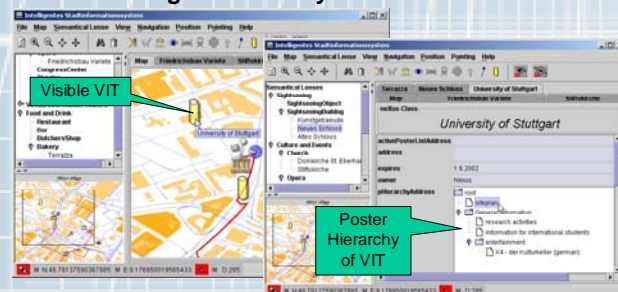

### Architecture

### Maps

- Generated by Nexus Map Service
  - Streets
  - Buildings
  - Points of Interest (Restaurants, Sights, ...)
  - Virtual Information Towers
- Formats
  - Laptop: Vector Graphics (SVG)
  - PDA: Bitmap

### Virtual Information Towers (VIT)

- Link Information (Web Pages) to Locations
- VIT has Range of Visibility